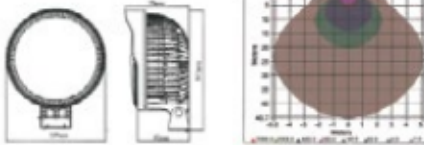

Truck-Lamp

SUPER BRIGHT LED

LED HIGH POWER WORK LAMPS

TL-L165W

19 square LED, single bayonet
Polycarbonate
ABS

TL-L165W
Lens
Base

TL-L165W-1

6 high power 1Watt LED
Polycarbonate
Aluminium