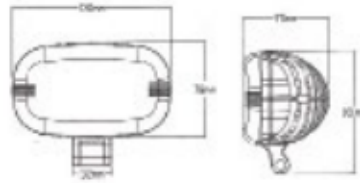

TL-L192VW
Lens
Base