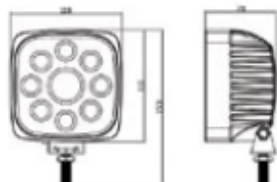

TL-L166W-1
Lens
Base

TL-L166-1/3W

6 high power 1Watt LED
Polycarbonate
Aluminium

TL-L166-1/3W
Lens
Base

TL-L165W-1

9 high power 1Watt LED
Polycarbonate
Aluminium

TL-L197W
Lens
Base

Truck-Lamp

SUPER BRIGHT LED

LED HIGH POWER WORK LAMPS

TL-W209VWXS-2

2 x 10 Watt High power lamp
magnetic mount, suction cup, cigarette lighter plug,
on-off switch & spiral case
53 x 74 x 120mm base

TL-W209VWXS-2

Size

TL-L195VW-2

12 Watt high power LED
Mounting brackets and connectors
L111mm x W106mm x H82mm

TL-L195VW-2

Size

TL-L206VW-2

14.5 Watt high power LED
Mounting brackets and connectors
90mm Dia x 53mm

TL-L206VW-2