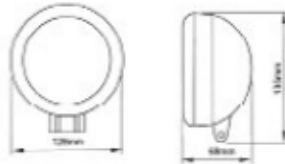

19 square LED, single bayonet
Polycarbonate
ABS

TL-L165W
Lens
Base