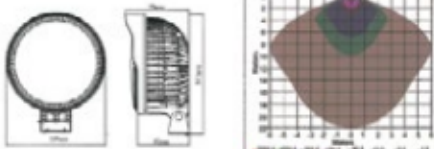

6 high power 1Watt LED
Polycarbonate
Aluminium

TL-L166-1/3W
Lens
Base